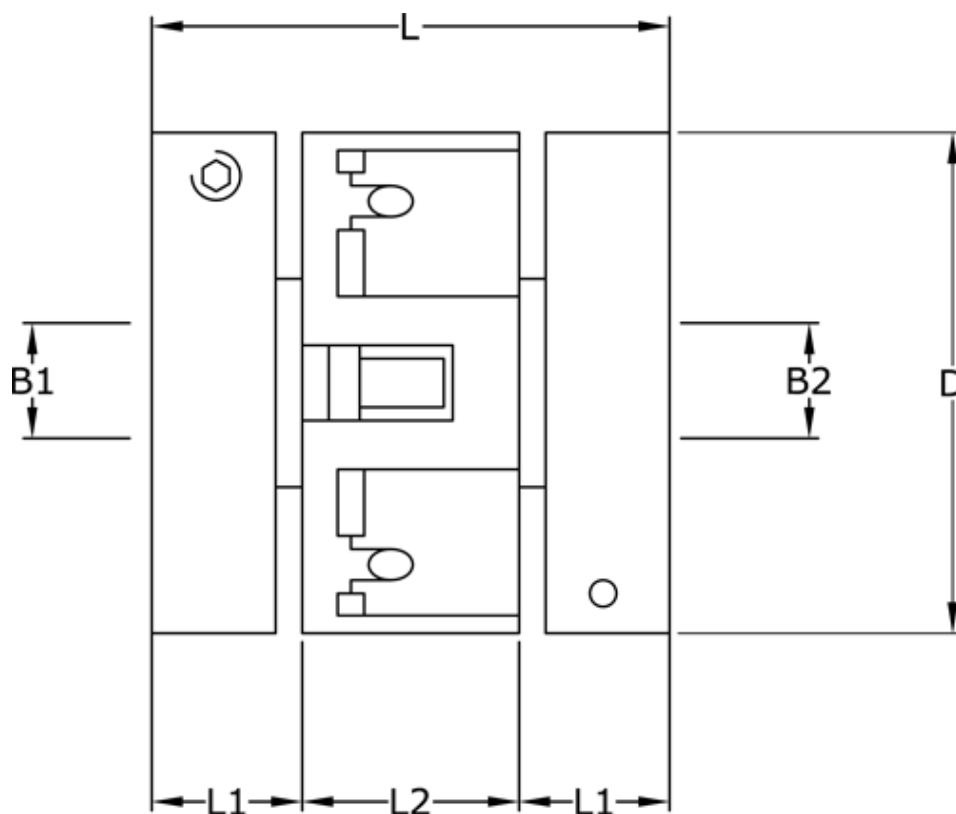

# Data Sheet

Article number: 3322207182020

Description: Uni-Lat Coupling size 207.18.20.20  
clamp hub, bore 5/5 mm

## Measures

B1	= 5
B2	= 5
D	= 18
L	= 19.1
L1	= 7.0
L2	= 5.1
Screw	= M3